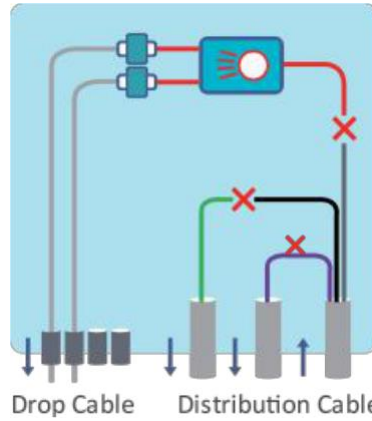

■Description

This box is used as a termination point for the feeder cable to connect with drop cable in FTTH communication network system. It integrates fiber splicing, splitting, distribution, storage and cable connection in one unit. Meanwhile, it provides solid protection and management for the FTTH network building.

■Features

- ▶ Total enclosed structure.
- ▶ Material: ABS, wet-proof, water-proof, dust proof, anti-aging, protection level up to IP65.
- ▶ Clamping for feeder cable and drop cable, fiber splicing, fixation, storage distribution ... etc all in one.
- ▶ Cable, pigtails, patch cords are running through own path without disturbing each other, cassette type SC adaptor .installation, easy maintenance.
- ▶ Distribution panel can be flipped up, feeder cable can be placed in a cup-joint way, easy for maintenance and installation.
- ▶ Box can be installed by the way of wall-mounted or poled mounted,suitable for both indoor and outdoor uses.

■Cable Route

900um type splitter

Drop Cable

Splice point

Distribution Cable

Connector

Adapter

900um pigtail type splitter route, Up to branch 24 cored cable.

For 900um pigtail splitter type box, the distribution cable is spliced to the input pigtail of the splitter and connect with pre-connected drop cable (or terminated with field assembly connector)

■Accessory